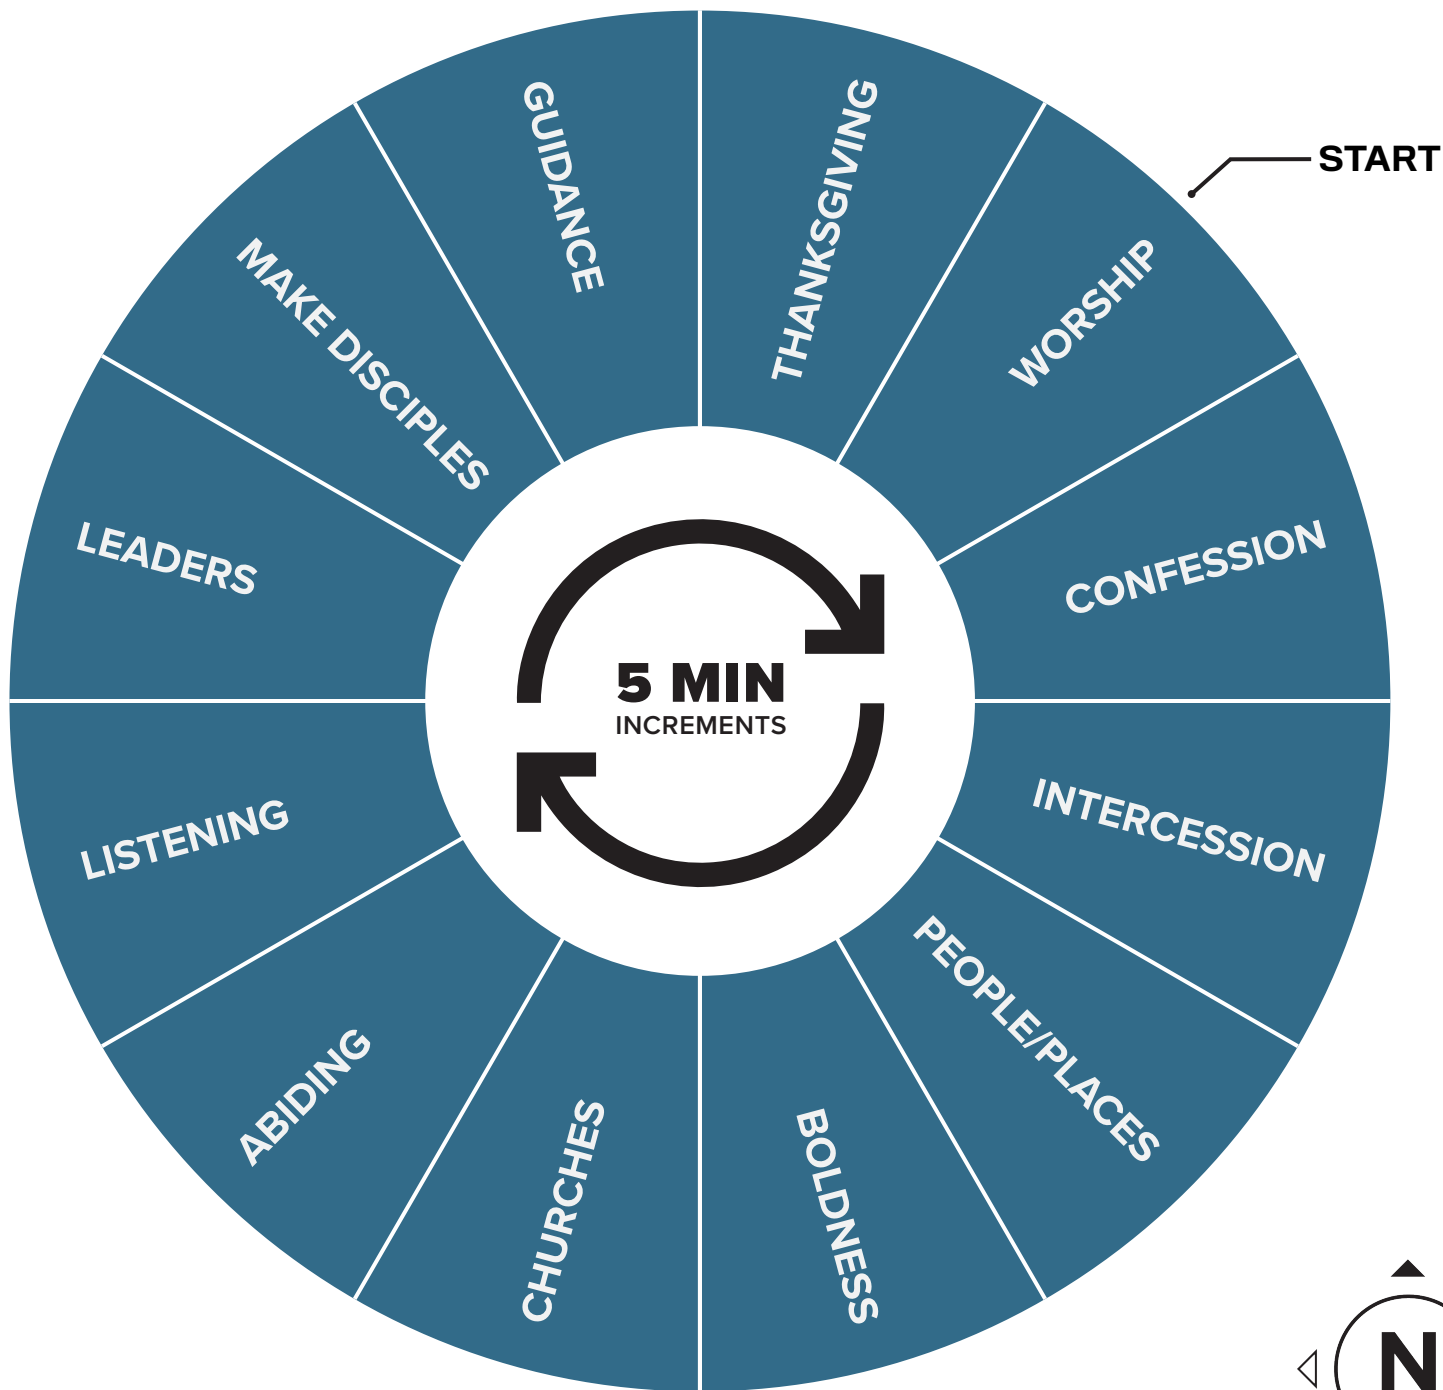

PRAYER WHEEL

WORSHIP

Praise God for who He is and His love, goodness, and presence with you.

CONFESSION

Ask God to reveal attitudes or actions for which you need to repent; then receive His grace.

INTERCESSION

Intercede for family, friends, and neighbors who do not yet know Jesus.

PEOPLE/PLACES

Pray for peoples and places with no known followers of Jesus.

BOLDNESS

Ask that God would open your eyes to see lostness and boldly enter it with the Gospel.

CHURCHES

Ask God to protect, strengthen, and multiply the churches in your network.

ABIDING

Pray for your own abiding in Christ, and that ministry would flow from your nearness to Jesus.

LISTENING

Spend time listening for God's voice. Expect Him to have words of life for you.

LEADERS

Pray for those who are leading you and those you are leading.

MAKE DISCIPLES

Pray that you would faithfully obey the Great Commission at all times.

GUIDANCE

Pray for the Spirit to guide you into all truth and cause you to joyfully obey Jesus.