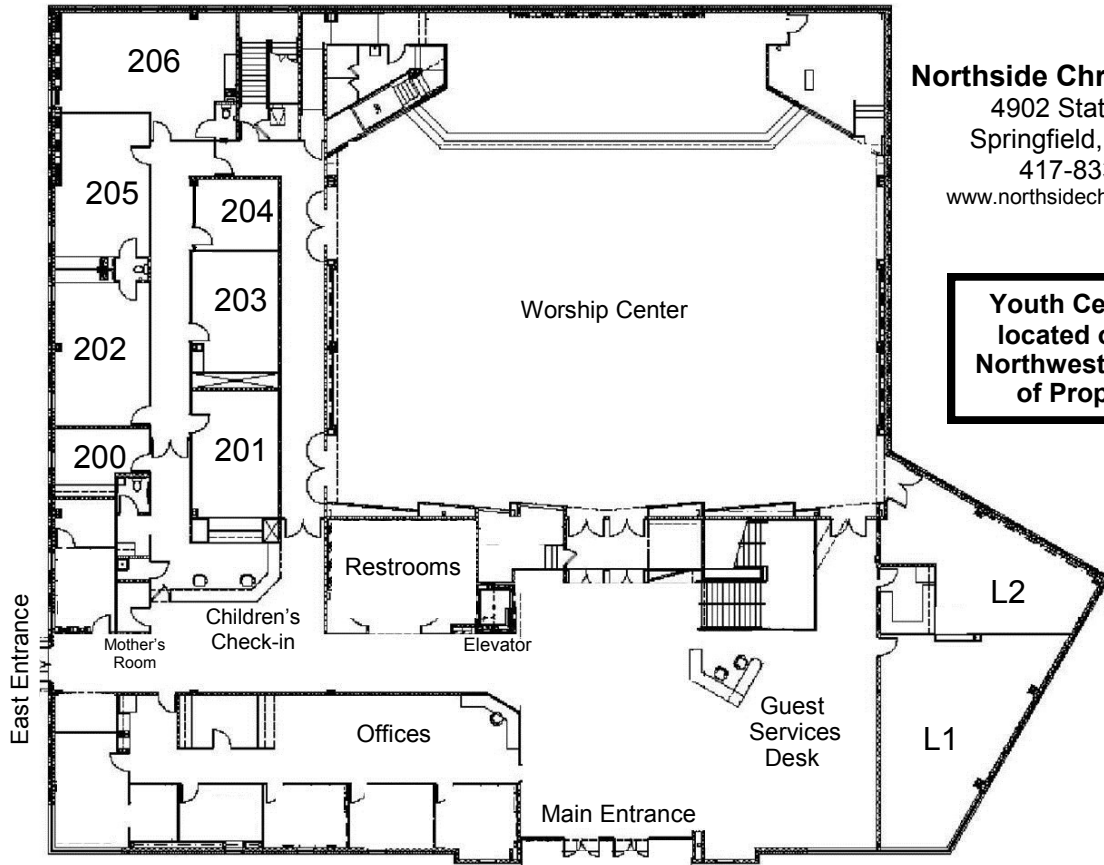

Northside Christian Church

Connecting People to Christ and One Another

Main Level