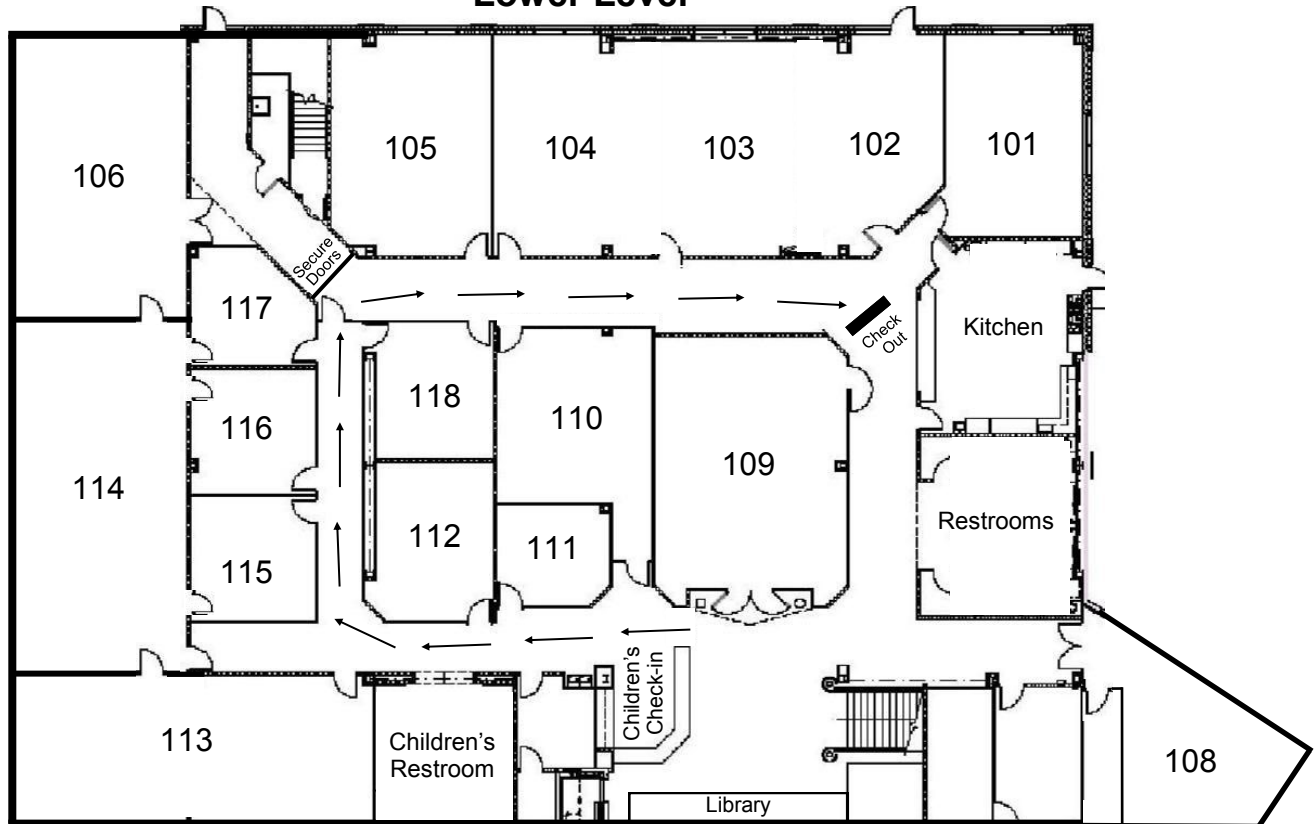

Lower Level